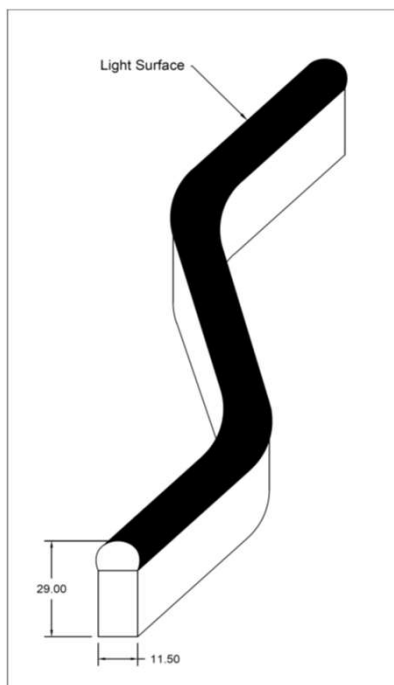

Specification

<u>Model</u>	<u>Material</u>	<u>Wattage</u>	<u>Color temp.</u>	<u>Beam Angle</u>	<u>Input</u>	<u>Application</u>
FlexiNeon21	Silicon	5 : 5w	27 : 2700k	180 : 180°	CV24 : 24Vdc	Outdoor & Underwater
		10 : 10w	30 : 3000k		CV36 : 36Vdc	
		12 : 12w	40 : 4000k			
		15 : 15w	60 : 6000k			
			RGB : RGB RGBW : RGBW			

Technical information.

Available CT	: 2200 - 6500K
Min. Bending Radius	: Diameter 12cm
Available Colors	: R / Y / G / B / LY
Max Length Single Feed	: 10m (24Vdc & 36Vdc) 5m (12Vdc)
Max Length Double Feed	: 20m (24Vdc & 36Vdc) 10m (12Vdc)
Lumens Output	: 25 ~ 30 lm per watt

Photometric

AVERAGE BEAM ANGLE(50%):116.7 DEG

Direct Cable Entry

Side Cable Entry

Bottom Cable Entry

Stainless steel Mounting Clip

Stainless steel Flexible Mount Chanel @ 100cm (Max.)