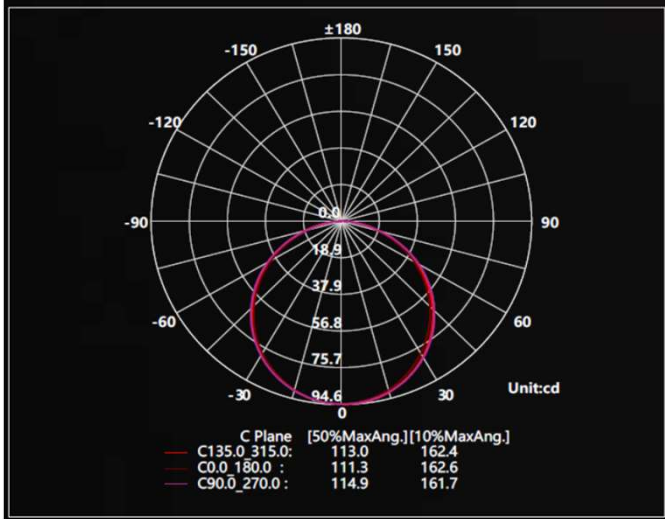

Specification

<u>Model</u>	<u>Material</u>	<u>Wattage</u>	<u>Color temp.</u>	<u>Beam Angle</u>	<u>Input</u>	<u>Application</u>
FlexiNeon21	Silicon	5 : 5w	27 : 2700k	180 : 180°	CV24 : 24Vdc	Outdoor & Underwater
		10 : 10w	30 : 3000k		CV36 : 36Vdc	
		12 : 12w	40 : 4000k			
		15 : 15w	60 : 6000k			
			RGB : RGB RGBW : RGBW			

Technical information.

Available CT	: 2200 - 6500K
Min. Bending Radius	: Diameter 12cm
Available Colors	: R / Y / G / B / LY
Max Length Single Feed	: 10m (24Vdc & 36Vdc) 5m (12Vdc)
Max Length Double Feed	: 20m (24Vdc & 36Vdc) 10m (12Vdc)
Lumens Output	: 25 ~ 30 lm per watt

Photometric

AVERAGE BEAM ANGLE(50%):116.7 DEG

Direct Cable Entry

Side Cable Entry

Bottom Cable Entry

Stainless steel Mounting Clip

Stainless steel Flexible Mount Chanel @ 100cm (Max.)